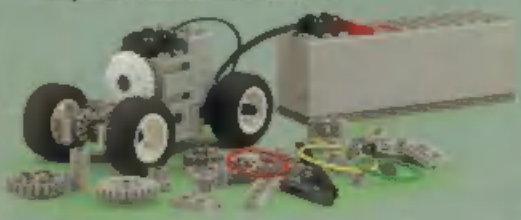

K. #5227 Fiber Optic Cables
8 pieces. \$2.99

J. Digging Grabs
\$3.99

P. #5294 Toggle Joints & Connectors
60 pieces. \$3.99

Q. #5201 Angle Pieces
20 pieces. \$3.99

S. #8735 LEGO TECHNIC Motor 60 pieces. \$39.99
Requires 6 AA batteries-not included.